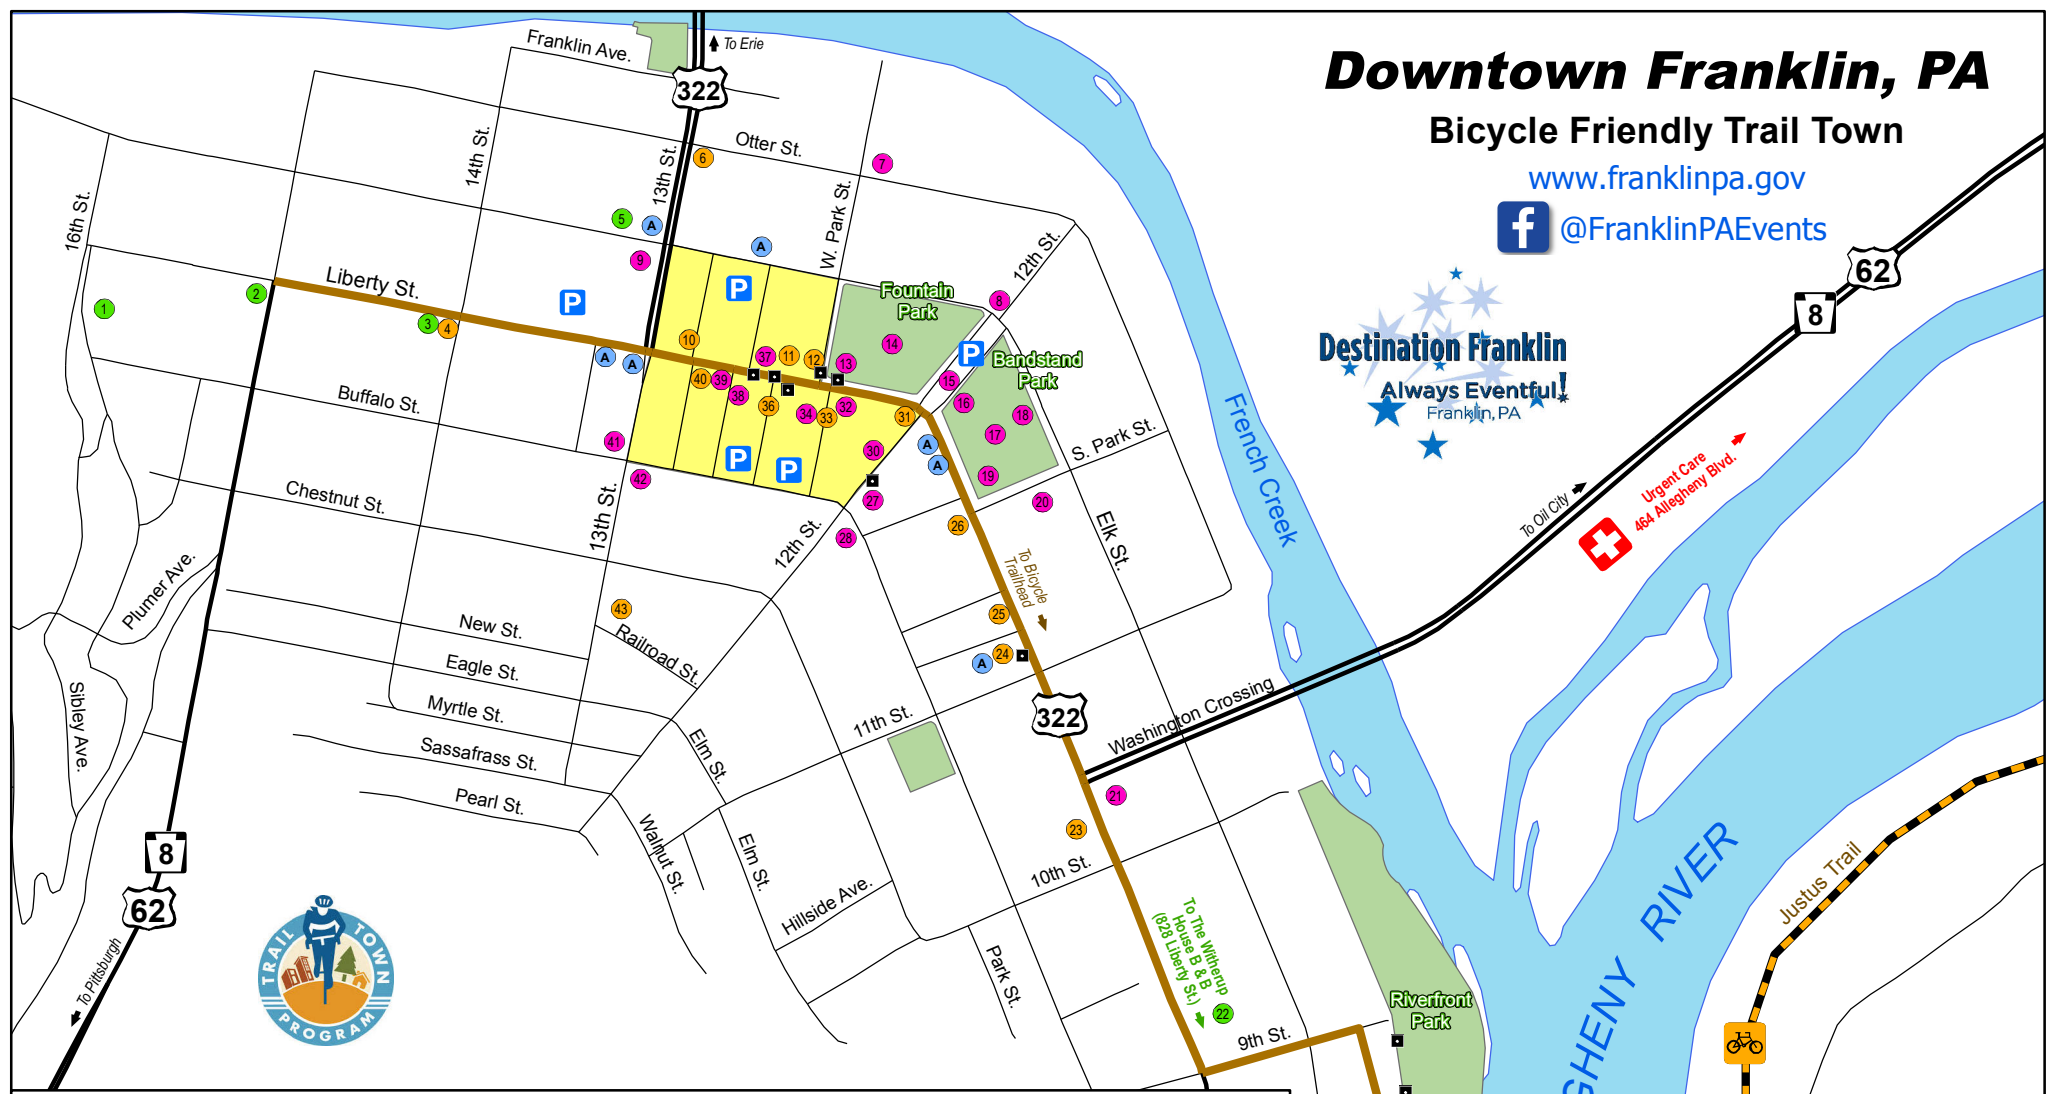

Downtown Franklin, PA

Bicycle Friendly Trail Town

www.franklinpa.gov

 @FranklinPAEvents

Destination Franklin

Always Eventful!
Franklin, PA

Attractions, Lodging, and Restaurants*

- | | | |
|--------------------------------------|--------------------------------------|--------------------------------------|
| 1 Miller Park B & B | 16 Venango County Courthouse | 31 Benjamins Roadhouse* |
| 2 D'Casa B & B | 17 Civil War Monument | 32 Barrow-Civic Theatre |
| 3 Quality Inn & Conference Center | 18 South Park Bandstand | 33 Fox's Pizza Den |
| 4 Liberty Street Ale House* | 19 Vietnam Memorial | 34 Grumpy Goat Distillery |
| 5 Peddlers & Paddlers Inn | 20 Venango County Historical Society | 35 O.A.R.S |
| 6 McDonald's Restaurant | 21 Rite Aid | 36 Subway |
| 7 Franklin YMCA | 22 The Witherup House B & B | 37 Homegrown Kitchen |
| 8 Franklin Post Office | 23 Doty Haggerty's Ice Cream & More* | 38 Franklin Area Chamber of Commerce |
| 9 Vino & Vibes | 24 Sheetz Convenience Store*/ATM | 39 DeBence Antique Music World |
| 10 TrAils to Ales Brewery* | 25 Foxtales Pub* | 40 Leonardo's Restaurant & Pizzeria |
| 11 Iron Furnace Coffee | 26 Bistro at Pizza Joe's | 41 Franklin City Hall/Events Office |
| 12 Bella Cucina* | 27 Franklin Public Library | 42 4 Season Cycle |
| 13 Fountain Park Gazebo | 28 St. John's Episcopal Church | 43 After Hours |
| 14 A.G. Egbert Memorial Fountain | 29 Bibo's | |
| 15 12th Street Island/Farmers Market | 30 TrAils to Ales II | |

-  Shopping District
-  ATM
-  In-Town Bike Route
-  Bike Rack
- * Alfresco
-  Public Restroom
-  Public Parking

ALLEGHENY RIVER

 Salt Box Trailhead
29 Bibo's
4838 US 322